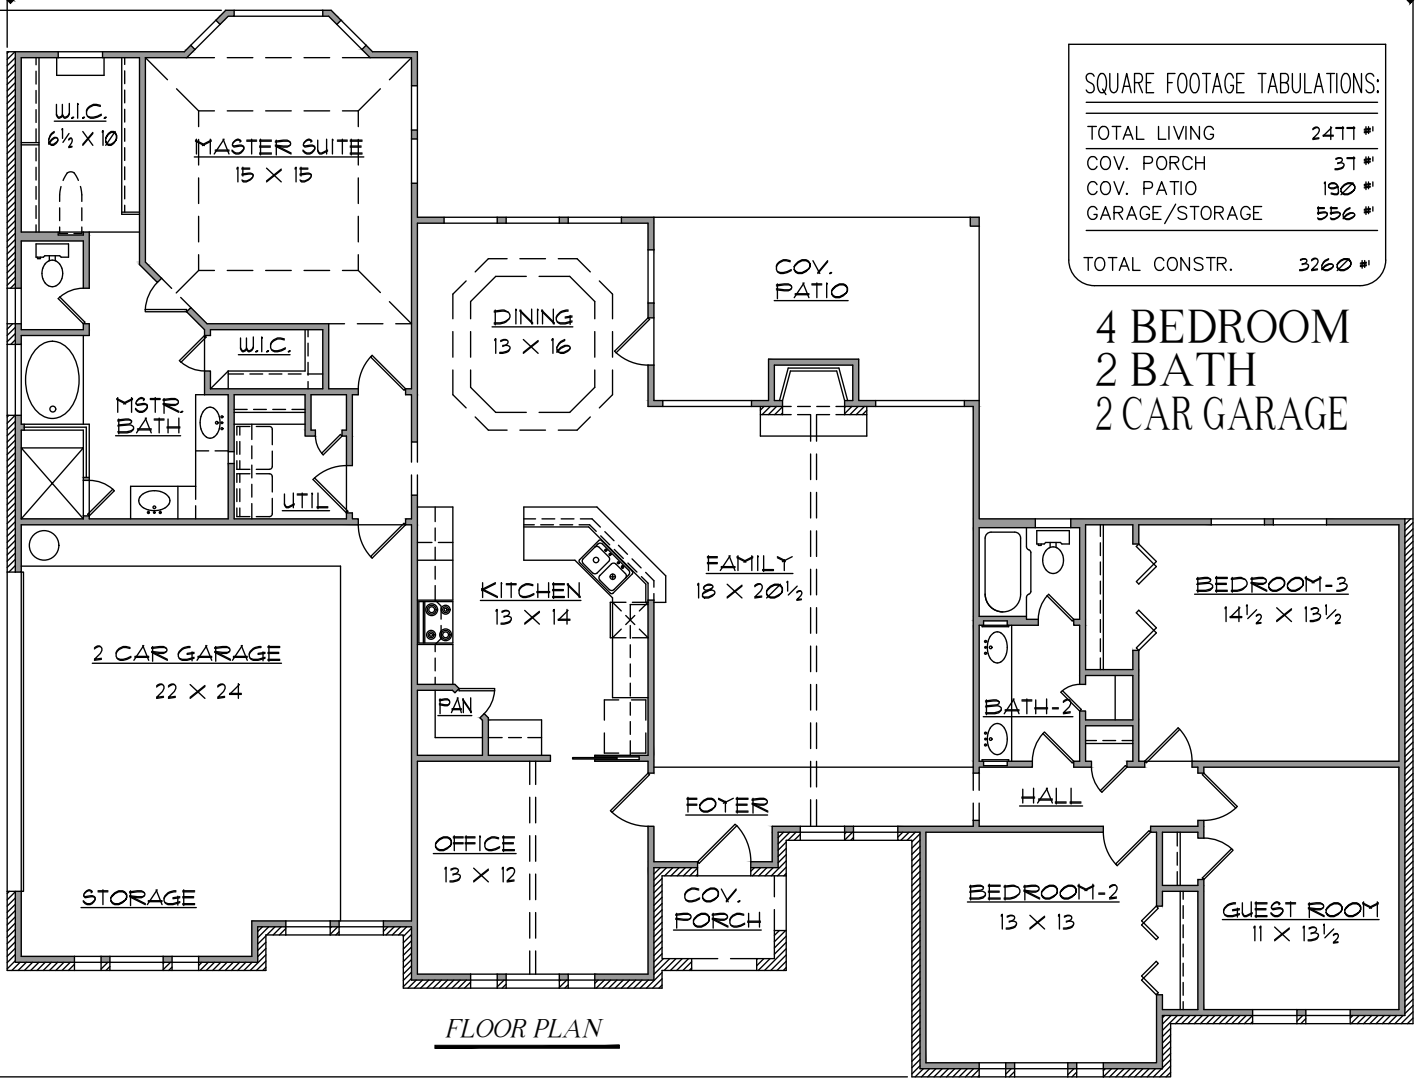

79'-3"

**4 BEDROOM
2 BATH
2 CAR GARAGE**

SAN ANTONIO TX.
210.691.2944

PLAN:
SF-2477-H