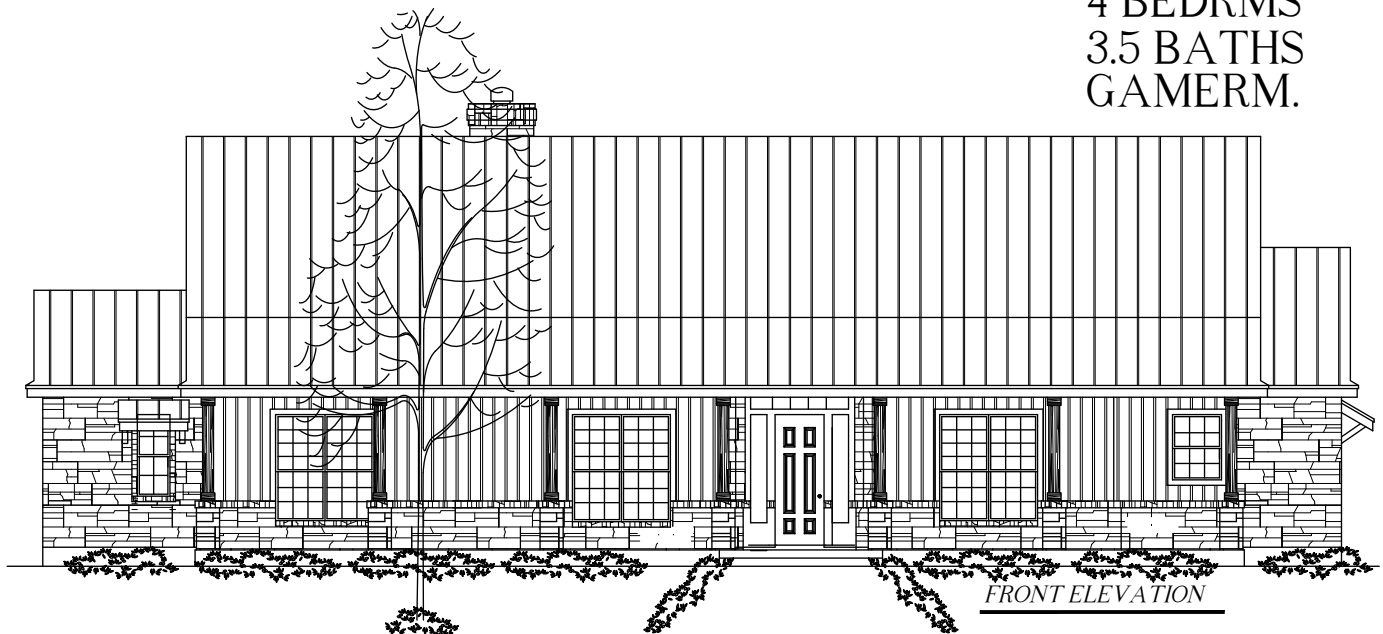

FLOOR PLAN

4 BEDRMS
3.5 BATHS
GAMERM.

FRONT ELEVATION

SAN ANTONIO TX.
210.691.2944

SQUARE FOOTAGE TABULATIONS:	
TOTAL LIVING	2846 #'
COV. PORCH	717 #'
COV. PATIO	713 #'
TOTAL CONSTRUCTION	4276 #'

PLAN:
SR-2846-L